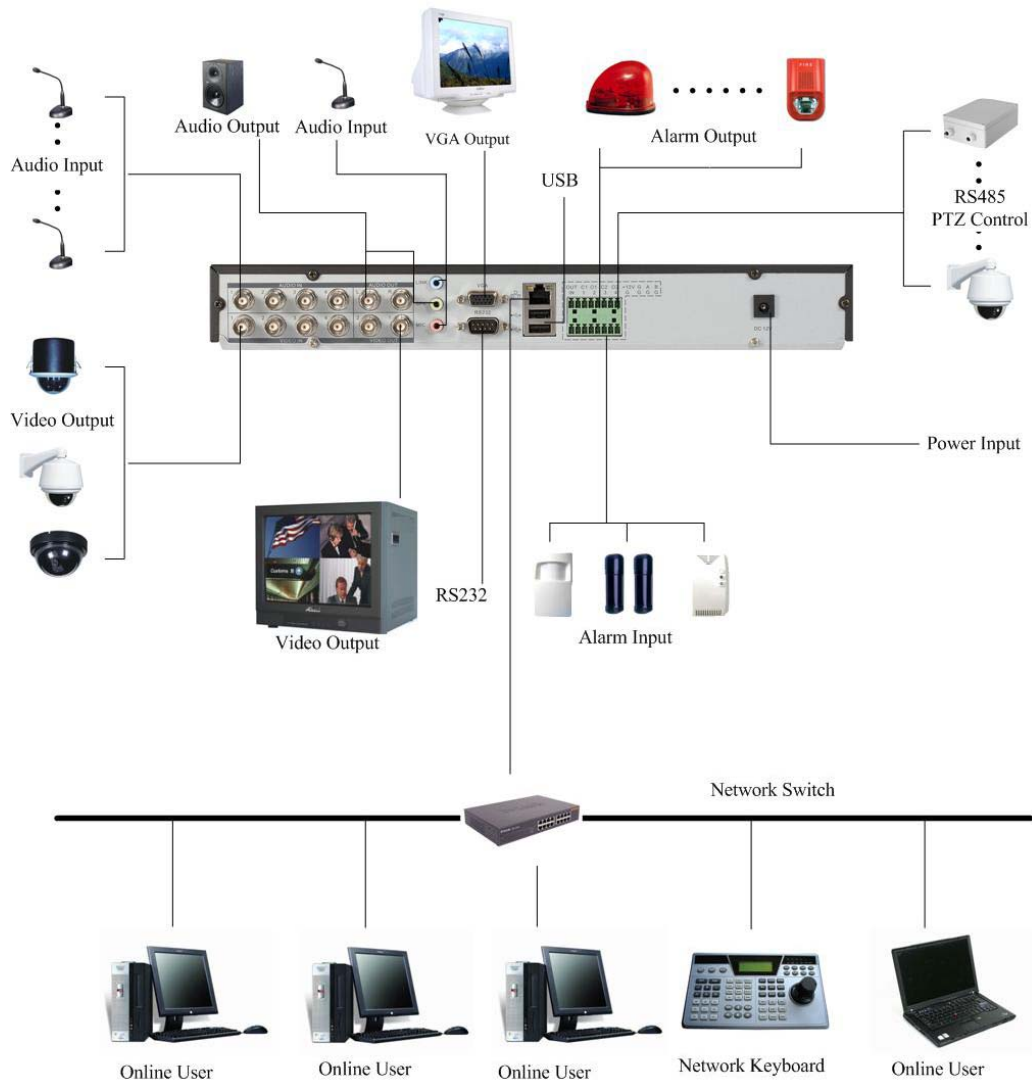

DVR0404LN-S LITE SERIES

Connection Sample

Application

Recommended installation areas are Securities Companies, Change Booths, Casinos, Pawnshops, Jewelers, Galleries, Exhibition Halls, Department Stores, Convenience Stores, Discount Offices, Hospitals, Police Stations, Subway Stations, Airports, and Banks etc.

Dahua Technology Co., Ltd.

1187 BinAn Road, Binjiang District, Hangzhou, China

Tel: +86-571-87688883

Fax: +86-571-87688815

Email: overseas@dahuatech.com

www.dahuatech.com

*Design and specifications are subject to change without notice.

© 2009 Dahua Technology Co., Ltd.