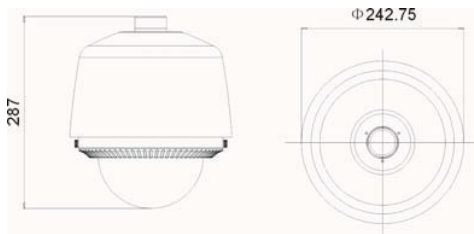

DS-2DF1-611X/DS-2DF1-601X 18x IP Speed Dome Indoor/Outdoor

Specifications

Camera

Image Sensor	1/4" Sony EXview CCD
Effective Pixels	PAL: 752 (H)×582 (V) NTSC: 768 (H)×494 (V)
Horizontal Resolution	480 TVL
Signal System	NTSC / PAL
Min. Illumination	1.0Lux / F1.4
White Balance	ATW / Manual
AGC	Auto / Manual (On/Off)
S/N Ratio	50dB
BLC	On / Off
Electronic Shutter Speed	N: 1/60s to 1/10,000s P: 1/50s to 1/10,000s
Day & Night	Electronic
Digital Zoom	Up to 12x
Private Mask	Up to 24 zones. 8 zones masked simultaneously in one image
Auto Focus	Auto / Manual

Lens

Zoom Ratio	18x Zoom (4.1-73.8 mm)
Zoom Speed	Approx. 2.1 sec. (Optical WIDE- TELE)
Field of View	2.8° to 48°
Min. Working Distance	200 mm (WIDE) 1000mm (TELE)
Aperture Range	F1.4-F3.0

Network

Ethernet	10Base-T/100Base-TX, RJ45 Interface
Image Resolution	PAL: 704×576 NTSC: 704×480
Video Compression	H.264
Audio Compression	OggVorbis / 16kbps
Audio Mode	Off / Audio Input / Audio Output
Protocol Support	TCP/IP, HTTP, DHCP, DNS, RTP / RTCP / PPPoE
Simultaneous Users	Up to 6
Dual Stream	Yes
Mini SD Memory Card	High Speed Mini SD Card:512M, 1G, 2G.
Access Protection	3 Levels
User Authentication	Host, ID and Password

Pan & Tilt

Pan Range	360° Endless Rotation
Pan Speed	0.3°/s-400°/s (Proportional Zoom Ratio)
Tilt Range	0°~90° (Auto Flip)
Tilt Speed	0.5°/s to 150°/s (Proportional Zoom Ratio)
Preset Positions	200
Tour Mode	Off / Preset (w/ Freeze Frame) / Patrol (Up to 8) / Pattern (Up to 4) / Auto Scan / Random Scan / Frame Scan
Restore/Reboot	Previous State
PTZ Position Display	On/Off