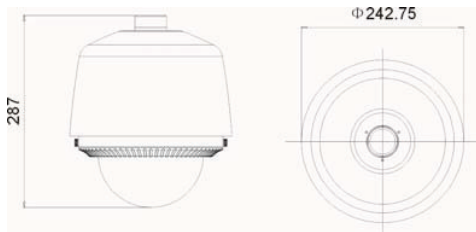

DS-2DM1-612X/DS-2DM1-602X 22x IP Speed Dome Indoor/Outdoor

Specifications

Camera

Image Sensor	1/4" Sony Super HAD CCD
Effective Pixels	PAL: 752 (H)×582 (V) NTSC: 768 (H)×494 (V)
Horizontal Resolution	480 TVL
Signal System	NTSC / PAL
Min. Illumination	1.0Lux / F1.4
White Balance	Auto / ATW / Indoor / Outdoor
AGC	Auto / Manual (On/Off)
S/N Ratio	48dB
BLC	On / Off
Electronic Shutter Speed	N: 1/60s to 1/10,000s P: 1/50s to 1/10,000s
Day & Night	Electronic
Digital Zoom	10X
Auto Focus	Auto / Manual

Lens

Zoom Ratio	22x (3.9-85.8 mm)
Zoom Speed	3.7s (Optical, WIDE-TELE)
Field of View	4.2° to 51.2° (WIDE-TELE)
Min. Working Distance	10 mm to 1000 mm
Aperture Range	F1.6-F3.7

Alarm

Alarm I/O	1 Input / 1 Output (Priority Link)
Alarm Trigger	Preset, Patrol, Auto Scan, Client Notification

Network

Ethernet	10Base-T / 100Base-TX, RJ45 Interface
Image Resolution	PAL: 704×576 Pixels NTSC: 704×480 Pixels
Video Compression	H.264
Audio Compression	OggVorbis /16kbps
Audio Mode	Off / Audio Input / Audio Output
Protocol Support	TCP/IP, HTTP, DHCP, DNS, RTP/RTCP, PPPoE
Simultaneous Users	Up to 6
Dual Stream	Yes
Mini SD Memory Card	High Speed Mini SD Card: 512M, 1G, 2G
Access Protection	3 Levels
User Authentication	Host, ID and Password

Pan & Tilt

Pan Range	360° Endless Rotation
Pan Speed	0.2°/s to 75°/s (Proportional Zoom Ratio)
Tilt Range	0°~90°
Tilt Speed	0.2°/s to 50°/s (Proportional Zoom Ratio)
Preset Points	200
Tour Mode	Off / Preset (w/Freeze Frame) / Patrol (Up to 8) / Pattern (Up to 4) / Auto Scan / Random Scan / Frame Scan
Restore/Reboot	Previous State
PTZ Position Display	On / Off

Client GUI

Camera Control	Pan/Tilt, Zoom, Focus, Click Centering, Drag Zoom, Iris, Preset Position Recall and Program, Auto mode
Camera Title	On/Off (Up to 18 Characters)
Menu Language	English, Chinese
Clock Display	Time:Week:Date (6 Formats on Client Software)

Input/Output

Monitor Output	1.0V[p-p] / 75Ω, NTSC (or PAL) Composite, BNC
Microphone Input	2-2.4V[p-p], Input Impedance: 1KΩ ±10%
Audio Output	Line Level

General

Menu Language	English, Chinese
RS-485 Protocols	HIKVISION, PELCO-P/D (Auto Format)
Power Supply	24VAC, 40VA
Power Consumption	12W (50W Heater On)
Operating Temperature	-30°C ~ 60°C (outdoor)
Humidity	Up to 90%
Housing	IP66 Standard (outdoor)
Lightning Protection	TVS 3000V Limited
Dimensions	6", Φ242.75 (mm)×287 (mm)
Weight (approx.)	5 kg