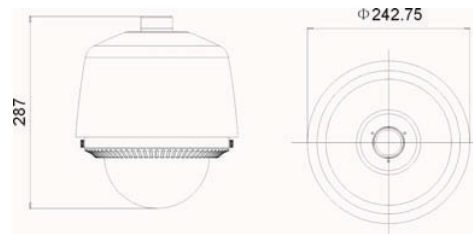

DS-2DM1-613X/DS-2DM1-603X 18x IP Speed Dome Indoor/Outdoor

Specifications

Camera

Image Sensor	1/4" Sony EXview CCD
Effective Pixels	PAL: 752 (H)×582 (V) NTSC: 768 (H)×494 (V)
Horizontal Resolution	480 TVL
Signal System	NTSC / PAL
Min. Illumination	0.7Lux / F1.4 (Color) 0.01Lux / F1.4 (B/W)
White Balance	Auto / ATW / Indoor / Outdoor
AGC	Auto / Manual (On/Off)
S/N Ratio	50dB
BLC	On / Off
Electronic Shutter Speed	1/1s to 1/10,000s
Day & Night	Auto IR Cut Filter (On/Off)
Private Mask	Up to 24 zones. 8 zones masked simultaneously in one
Digital Zoom	12X
Auto Focus	Auto / Manual

Lens

Zoom Ratio	18X (4.1-73.8 mm)
Zoom Speed	3.7s (Optical, WIDE-TELE)
Field of View	2.8° to 48° (WIDE-TELE)
Min. Working Distance	29 mm to 800 mm
Aperture Range	F1.4-F3.0

Network

Ethernet	10Base-T / 100Base-TX, RJ45 Interface
Image Resolution	PAL: 704×576 Pixels NTSC: 704×480 Pixels
Video Compression	H.264
Audio Compression	OggVorbis /16kbps
Audio Mode	Off / Audio Input / Audio Output
Protocol Support	TCP/IP, HTTP, DHCP, DNS, RTP/ RTCP, PPPoE
Simultaneous Users	Up to 6
Dual Stream	Yes
Mini SD Memory Card	High Speed Mini SD Card: 512M, 1G, 2G
Access Protection	3 Levels
User Authentication	Host, ID and Password

Pan & Tilt

Pan Range	360° Endless Rotation
Pan Speed	0.2°/s to 75°/s (Proportional Zoom Ratio)
Tilt Range	0°~90°
Tilt Speed	0.2°/s to 50°/s (Proportional Zoom Ratio)
Preset Points	200
Tour Mode	Off / Preset (w/Freeze Frame) / Patrol (Up to 8) / Pattern (Up to 4) / Auto Scan / Random Scan / Frame Scan
Restore/Reboot	Previous State
PTZ Position Display	On / Off