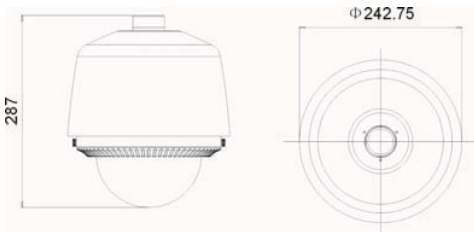

DS-2DM1-614X/DS-2DM1-604X 23x IP Speed Dome Indoor/Outdoor

Specifications

Camera

Image Sensor	1/4" Interline Transfer CCD
Effective Pixels	PAL: 752 (H)×582 (V) NTSC: 768 (H)×494 (V)
Horizontal Resolution	540 TVL (Color) 570 TVL (B/W)
Signal System	NTSC / PAL
Min. Illumination	0.7Lux / F1.4 (Color) 0.01Lux / F1.4 (B/W)
White Balance	Auto / ATW / Indoor / Outdoor
AGC	Auto / Manual (On/Off)
S/N Ratio	50dB
BLC	On / Off
Electronic Shutter Speed	N: 1/60s to 1/120,000s P: 1/50s to 1/120,000s
Day & Night	Auto IR Cut Filter (On/Off)
Private Mask	Up to 4
Digital Zoom	10X
Auto Focus	Auto / Manual

Lens

Zoom Ratio	23X (3.84-88.4 mm)
Zoom Speed	5.4s (Optical , WIDE-TELE)
Field of View	2.36° to 52.2° (WIDE-TELE)
Min. Working Distance	1200 mm (TELE)
Aperture Range	F1.6-F3.2

Network

Ethernet Interface	10Base-T / 100Base-TX, RJ45
Image Resolution	PAL: 704×576 Pixels NTSC: 704×480 Pixels
Video Compression	H.264
Audio Compression	OggVorbis /16kbps
Audio Mode	Off / Audio Input / Audio Output
Protocol Support	TCP/IP, HTTP, DHCP, DNS, RTP/RTCP, PPPoE
Simultaneous Users	Up to 6
Dual Stream	Yes
Mini SD Memory Card	High Speed Mini SD Card: 512M, 1G, 2G
Access Protection	3 Levels
User Authentication	Host, ID and Password

Pan & Tilt

Pan Range	360° Endless Rotation
Pan Speed	0.2°/s to 75°/s (Proportional Zoom Ratio)
Tilt Range	0°~90°
Tilt Speed	0.2°/s to 50°/s (Proportional Zoom Ratio)
Preset Points	200
Tour Mode	Off / Preset (w/Freeze Frame) / Patrol (Up to 8) / Pattern (Up to 4) / Auto Scan / Random Scan / Frame Scan
Restore/Reboot	Previous State
PTZ Position Display	On / Off